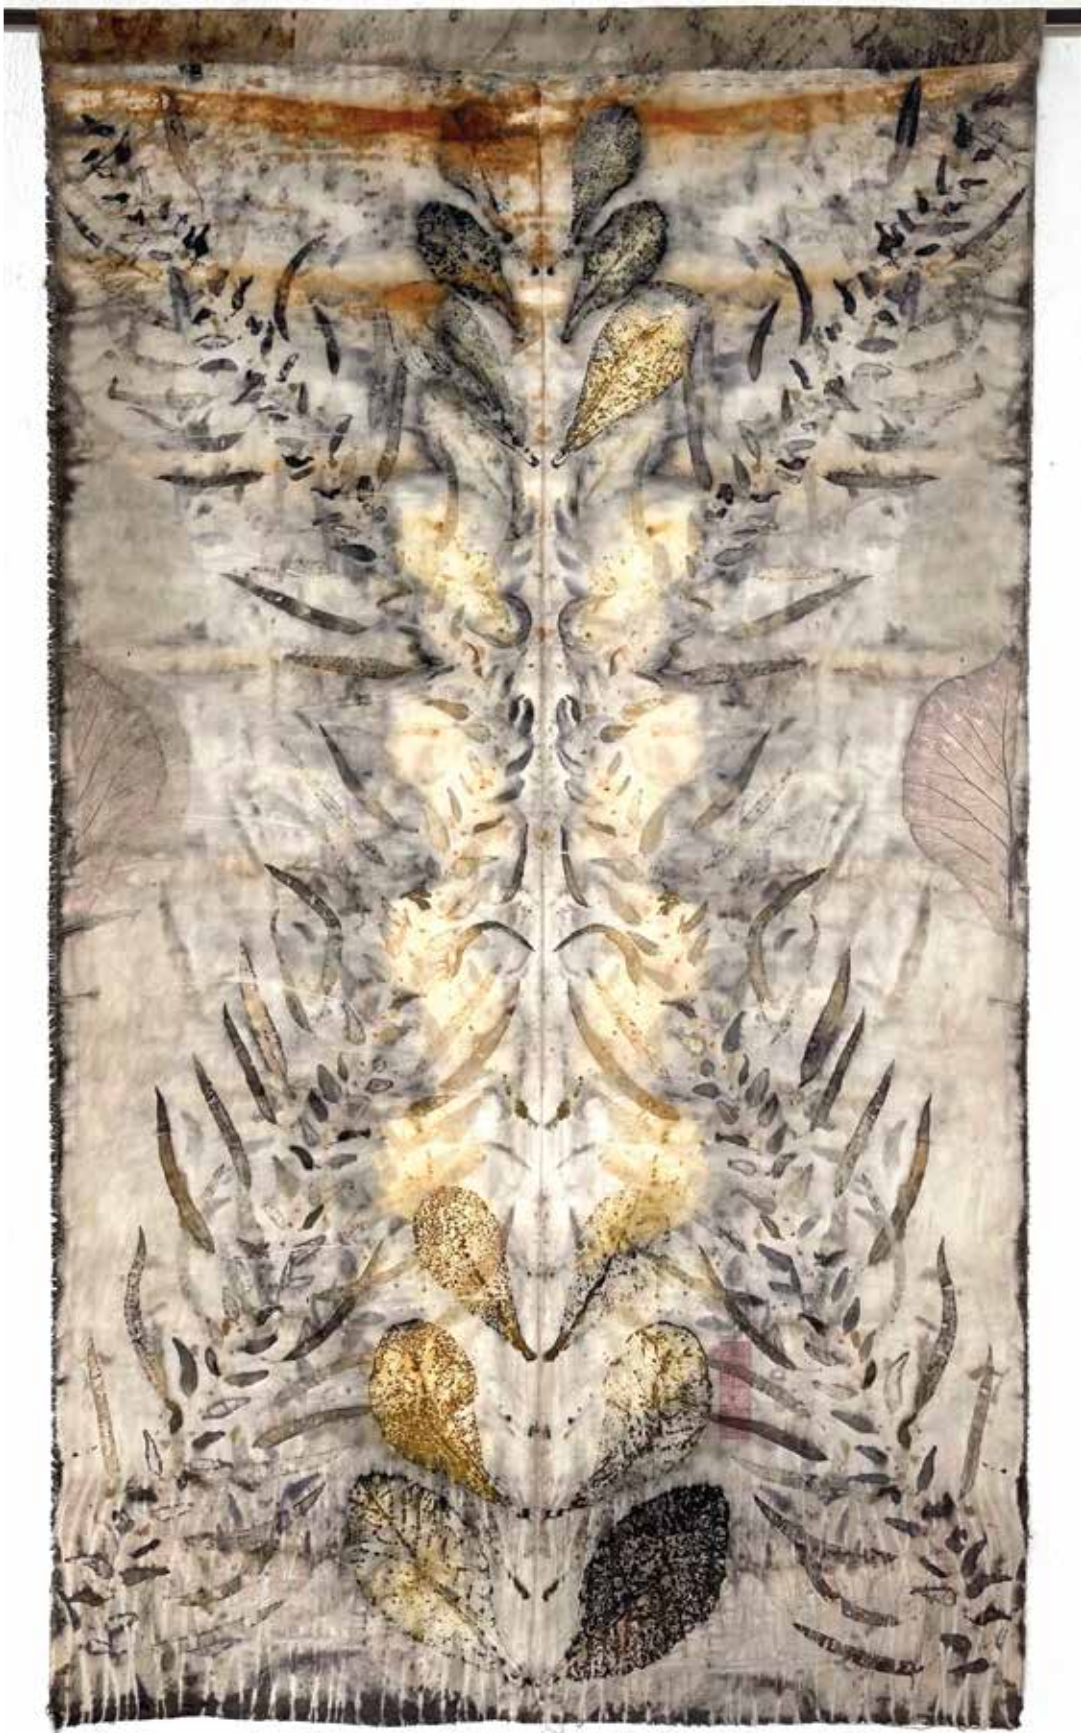

LIGHT CEREMONY (37)

USD$1,400

Taninos de hojas tropicales maduras sobre lienzo

Tropical fallen leaves tannins on canvas

90 x 158 cm • 35 1/2 x 62 in.